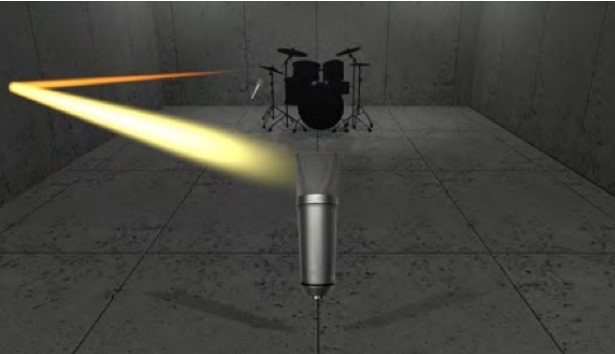

PACKED WITH A MULTITUDE OF EXCITING NEW FEATURES

AMBIENT DRUMS

With the new Ambient Drums and using a single Live controller, you can choose anything between a punchy, dry, direct drum sound to a more distant, reflective, ambient room sound, providing endless possibilities for your Style playback. Drums are the backbone of any rhythm section so to have this level of control of the Drum sound will really enhance your playing experience.